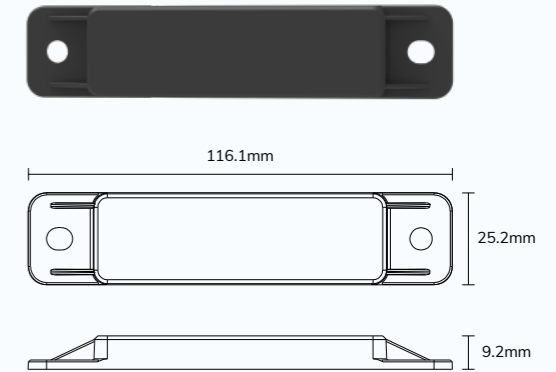

Warehouse and Manufacturing Pallet Tracking with MBS01 Pallet Beacon

MBS01, a location Beacon designed for pallets and crates tracking in warehouse and manufacturing industry, is compatible with BLE5.0, allowing real-time monitoring of the inventory and asset. Simply mounted on the pallets or crates with its perfect match size, MBS01 provides real-time visibility of the location and movement of the tagged items. Workflow and productivity enhancement is there for you with our pallet Beacon.

Material	ABS
Color	Black/Grey
Protection	IP65, IK08
Dimensions (L*W*H)	116.1*25.2*9.2mm
Net Weight	19g
Battery	440mAh capacity
Chip Model	nRF52 series
Bluetooth Standard	BLE 5.0
	iBeacon & Eddystone

APPLICATIONS ▶