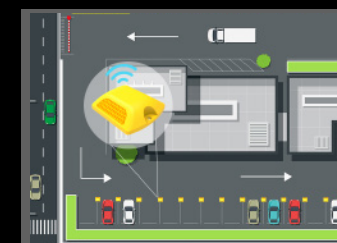

MBM03 RUGGED ROAD STUD BEACON

Color:	Yellow / Black (customizable)
Dimensions (L*W*H):	115 * 100 * 29 mm
Operating temperature:	-40 ~ 85 °C
Weight:	169.1 g
Material:	PC
Bluetooth Protocol:	Bluetooth® LE 5.0
Chip Model:	nRF52 Series
Battery:	Lithium Battery; 4000 mAh
Broadcasting range:	Up to 75 m (open area)

APPLICATION

- Vehicle Management**
- Parking & Checking in
 - Vehicle information collection
 - Vehicle positioning and tracking
 - Shared vehicle management

- Route Navigation**
- Navigation planning and optimization
 - Access management
 - Optimal route selection

- Parking Space Management**
- Parking space usage detection
 - Space utilization optimization
 - Parking lot or destination positioning

MINEW PROVIDES

Free Beacon Configuring APP in Google Play & APP Store(BeaconSET+)