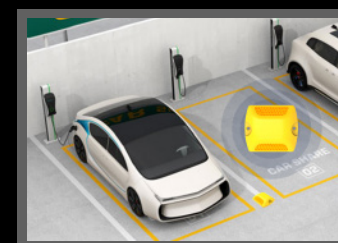

APPLICATION

1. **Vehicle Management**
2. Parking & Checking in
   - Vehicle information collection
   - Vehicle positioning and tracking
   - Shared vehicle management