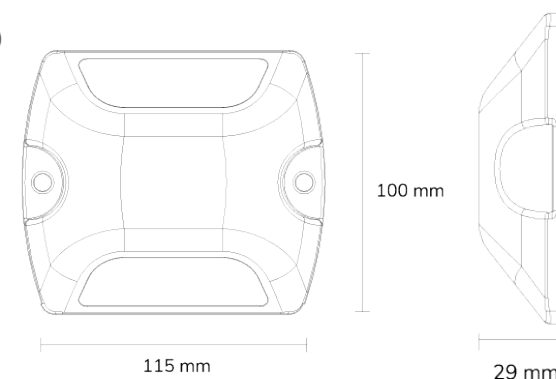

Good performance in load pressure test and vehicle test.

During the performance testing, MBM03 rugged road stud beacon passed 6-Ton load pressure test and vehicle test of different weights (12T-49T) . Please contact our sales team for the reports.

MBM03 RUGGED ROAD STUD BEACON

Color:	Yellow / Black (customizable)
Dimensions (L*W*H):	115 * 100 * 29 mm
Operating temperature:	-40 ~ 85 °C
Weight:	169.1 g
Material:	PC
Bluetooth Protocol:	Bluetooth® LE 5.0
Chip Model:	nRF52 Series
Battery:	Lithium Battery; 4000 mAh
Broadcasting range:	Up to 75 m (open area)