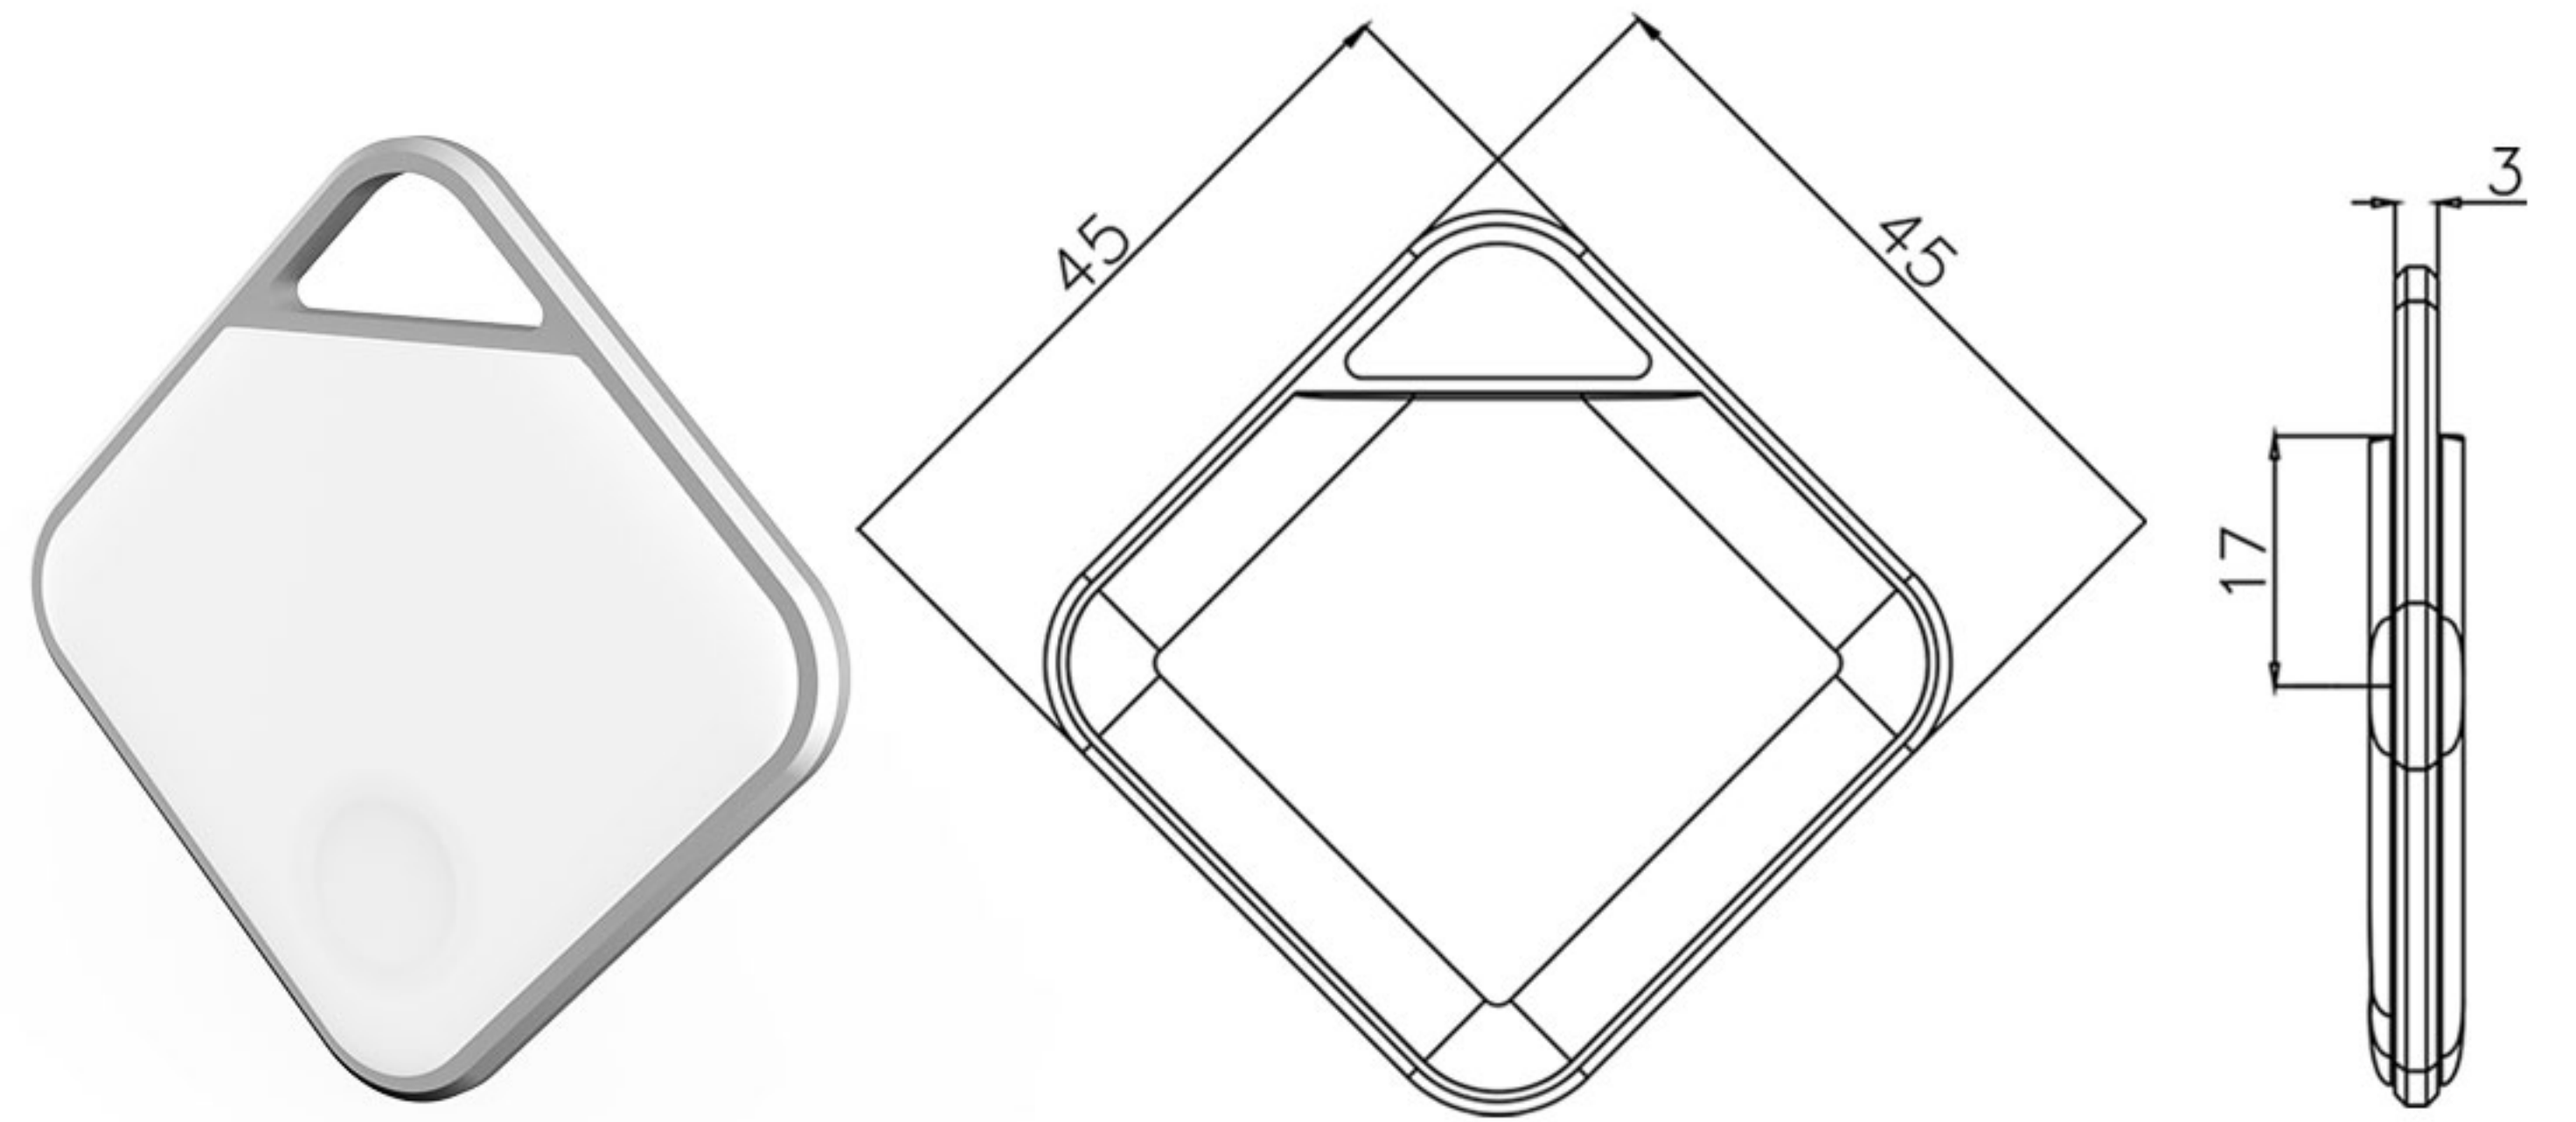

F6 Anti-lost Tag

Make Finding Things Even Easier.

F6 is a smart & ultra-thin tracking device for everyone, based on Bluetooth Low Energy 5.0 technology, to keep track of your stuff and find your losing things easily. F6 anti-lost tag is more than a tracker. It is also a Bluetooth selfie assistant by remotely controlling the shutter of mobile phones or tablets.

Multiple colors

Sleek design

Movement alarm

Two-way finding

90dB buzzer

Disconnection alerts

LED indicator light

Last location record

Remote shutter control

How it works

1. Pair F6 to your mobile phone through T-Finder App. (Available on Google Play & App Store)

2. Make F6 ring for two-way finding or check the E-map via the App to look for your lost item.